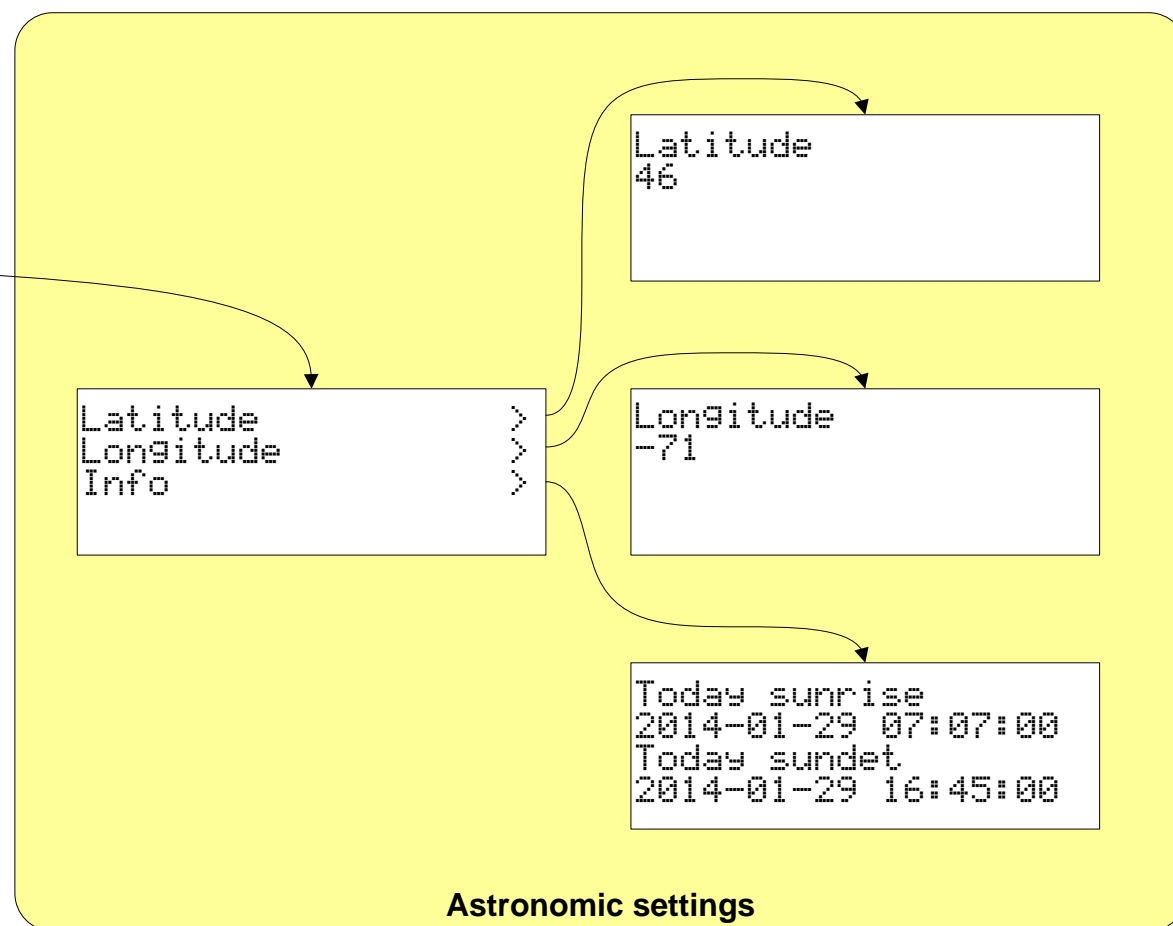

# CCLK-1004 v3.1 – Quick Start

Up / +	Up in the menu selection. Increase display value. Maintain the button to scroll faster.	Right	Enter in the menu.
Down / -	Down in the menu selection. Decrease display value. Maintain the button to scroll faster.	Enter	Confirmation of the new value.
Left	Exit a menu and return to the previous menu.	Clr	Cancel the action being taken.