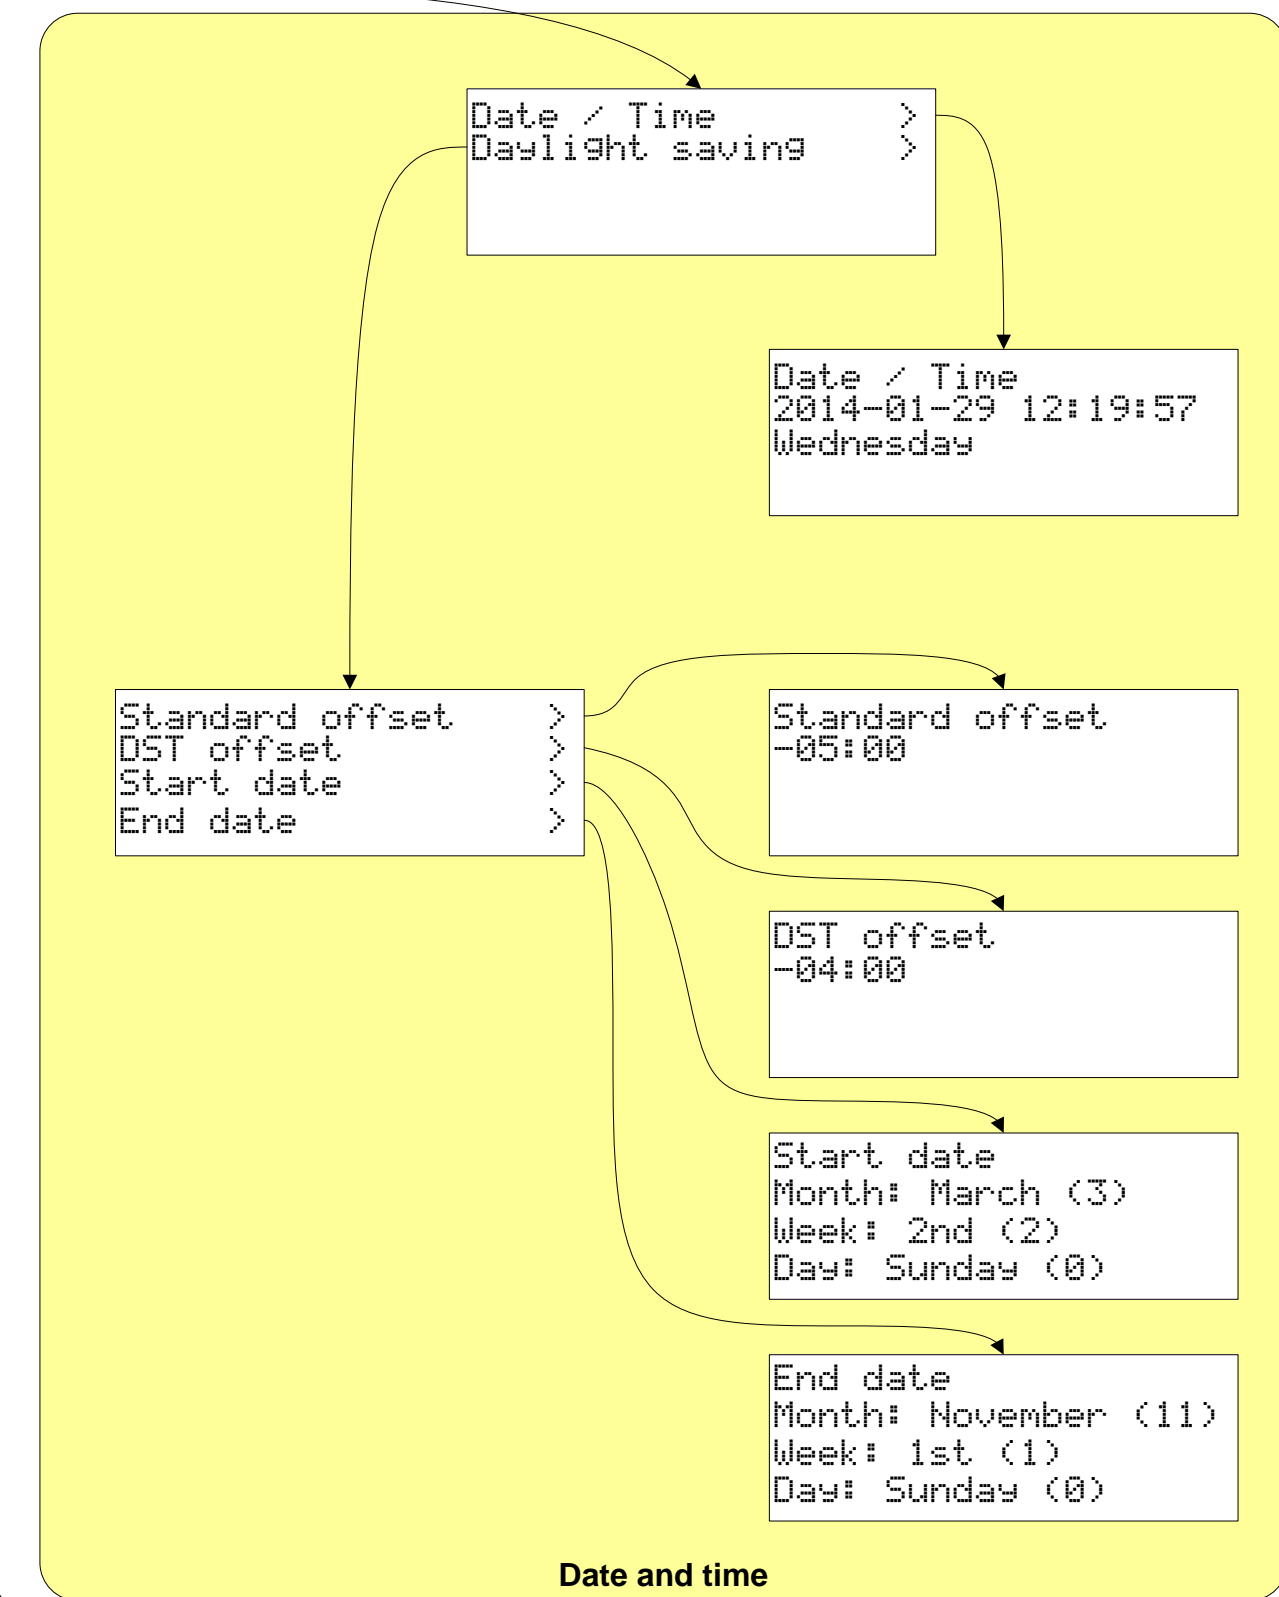

# CCLK-1004 v3.1 – Quick Start

Up / +	Up in the menu selection. Increase display value. Maintain the button to scroll faster.	Right	Enter in the menu.
Down / -	Down in the menu selection. Decrease display value. Maintain the button to scroll faster.	Enter	Confirmation of the new value.
Left	Exit a menu and return to the previous menu.	Clr	Cancel the action being taken.