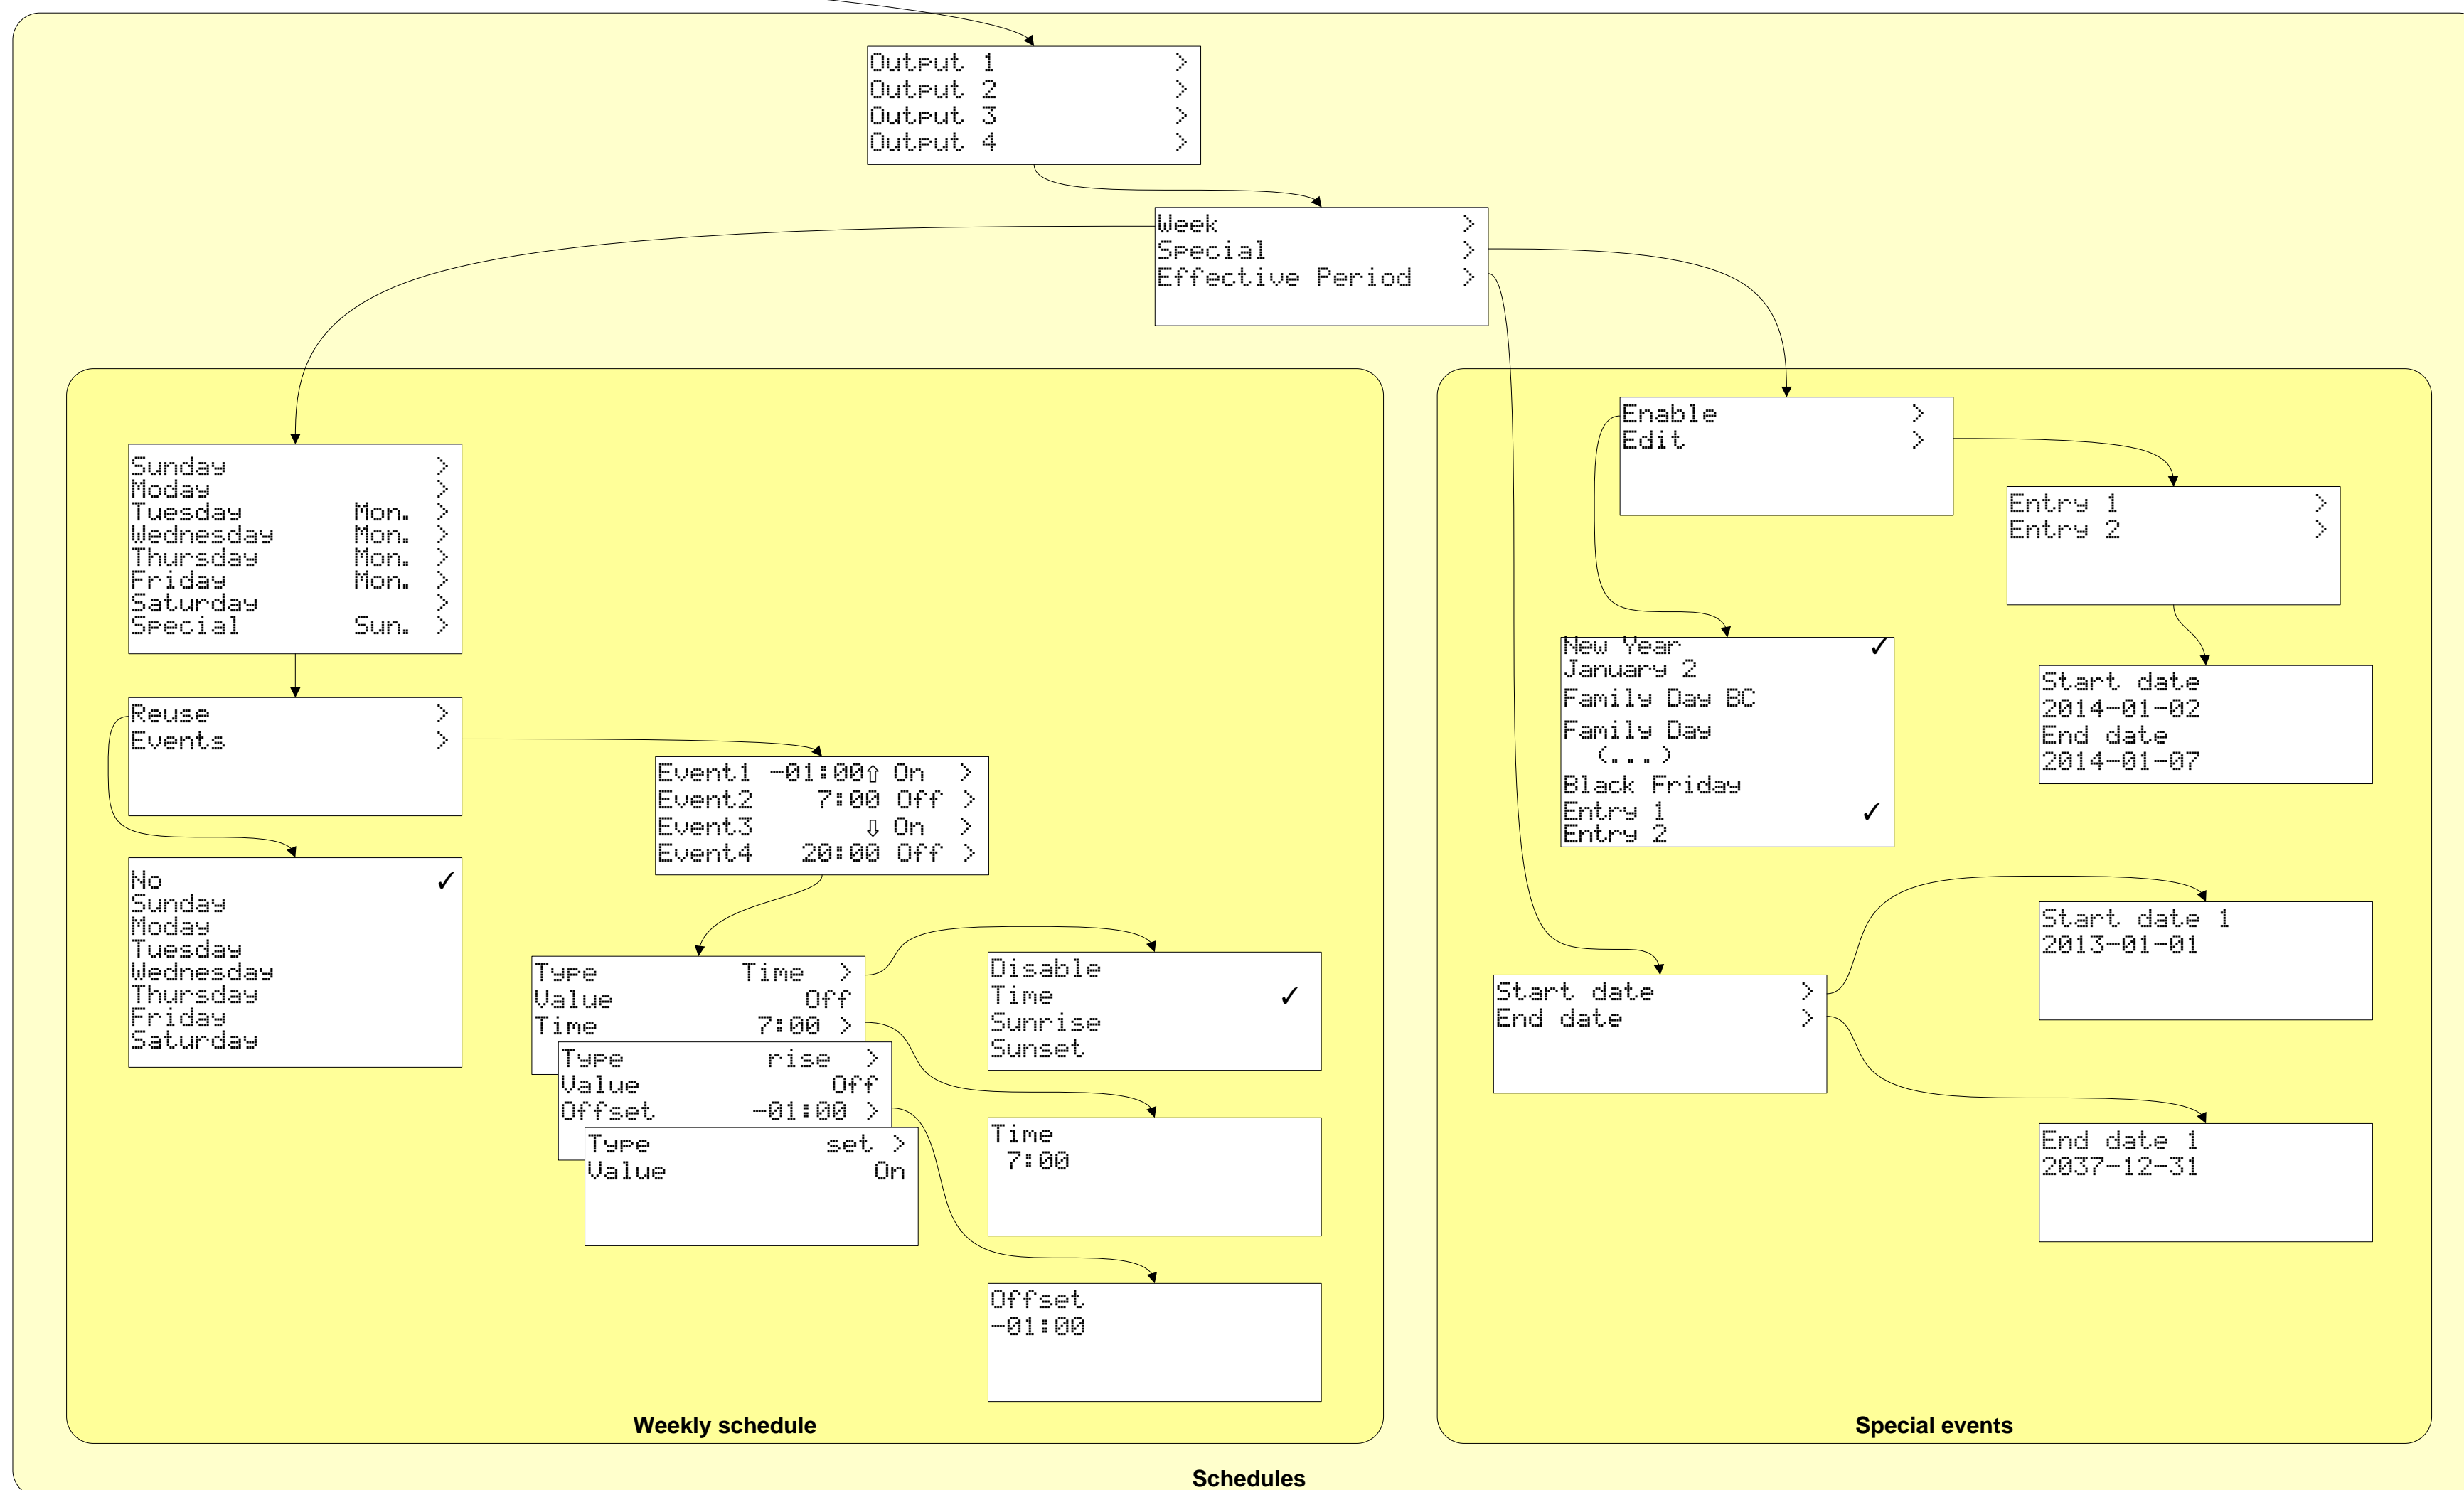

# CCLK-1004 v3.1 – Quick Start

Up / +	Up in the menu selection. Increase display value. Maintain the button to scroll faster.	Right	Enter in the menu.
Down / -	Down in the menu selection. Decrease display value. Maintain the button to scroll faster.	Enter	Confirmation of the new value.
Left	Exit a menu and return to the previous menu.	Clr	Cancel the action being taken.