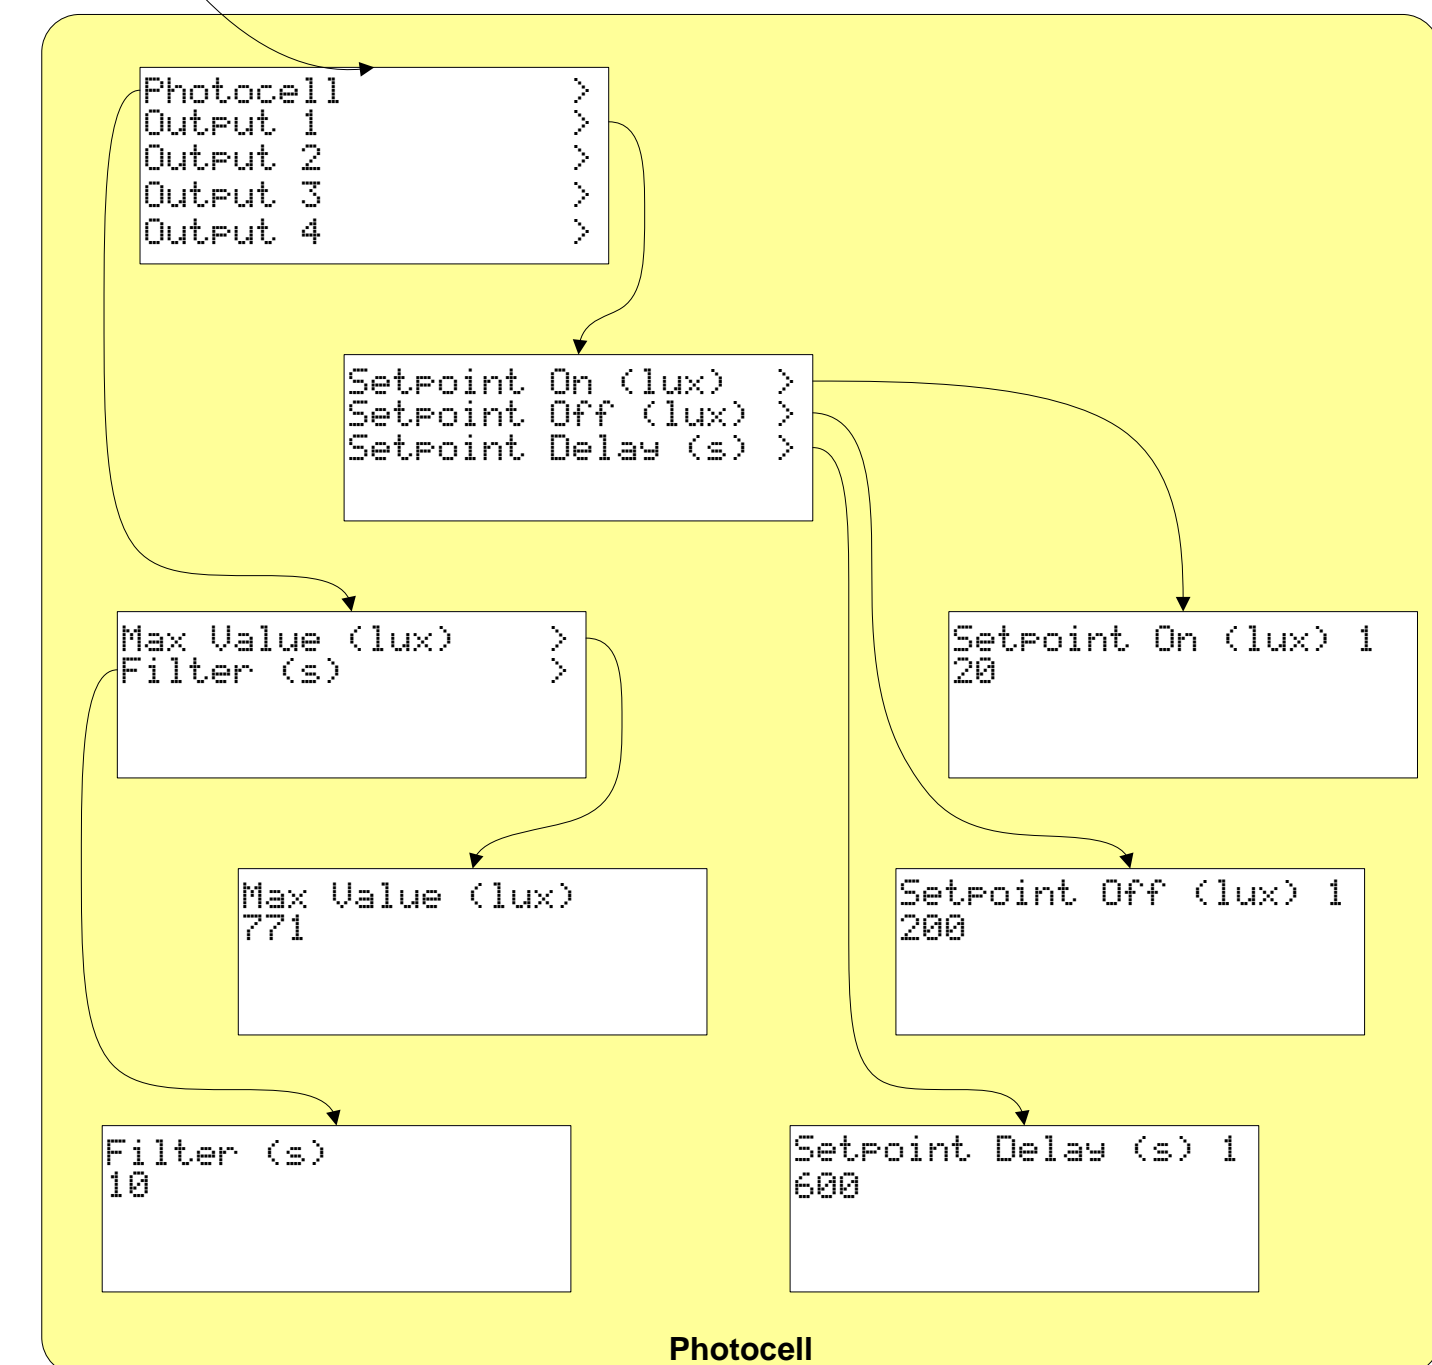

# CCLK-1004 v3.1 – Quick Start

Up / +	Up in the menu selection. Increase display value. Maintain the button to scroll faster.	Right	Enter in the menu.
Down / -	Down in the menu selection. Decrease display value. Maintain the button to scroll faster.	Enter	Confirmation of the new value.
Left	Exit a menu and return to the previous menu.	Clr	Cancel the action being taken.