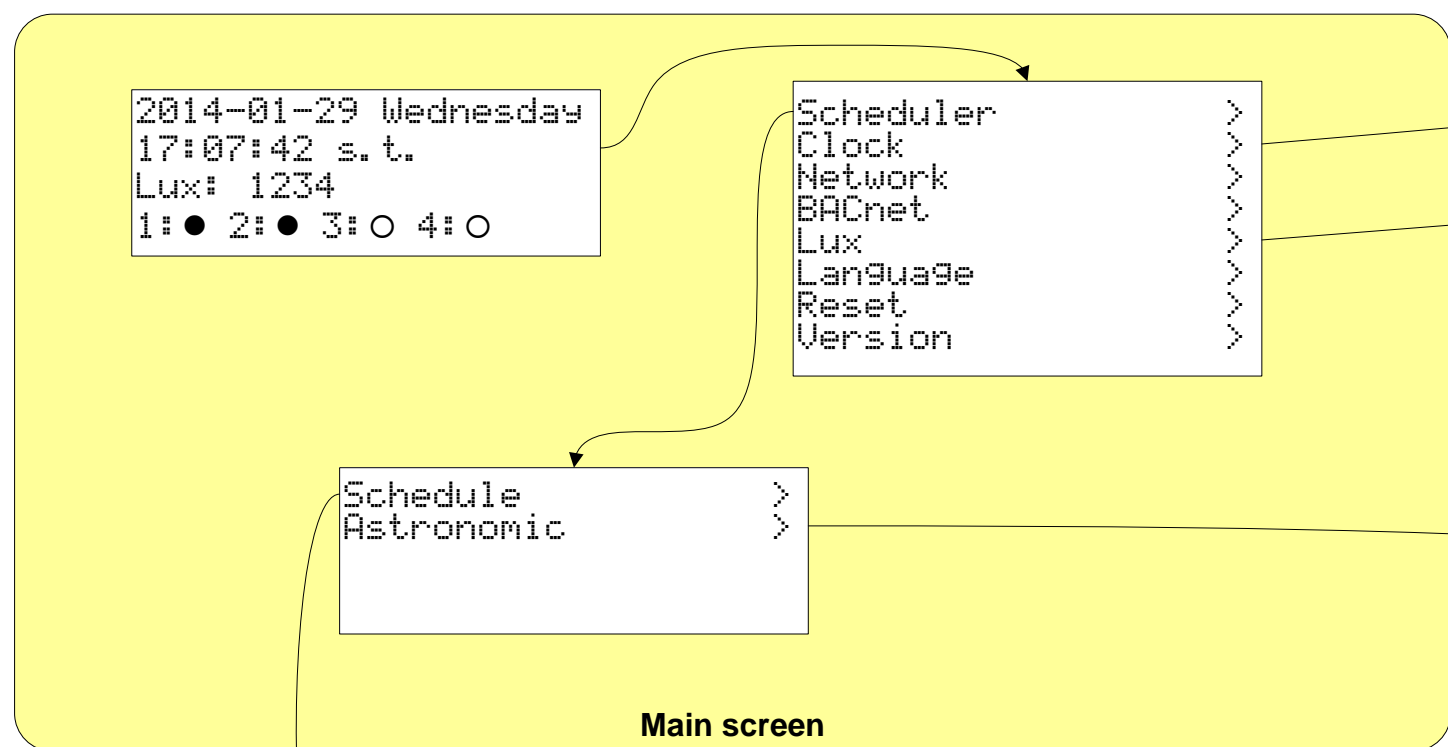

# CCLK-1004 v3.1 – Quick Start

Up / +	Up in the menu selection. Increase display value. Maintain the button to scroll faster.	Right	Enter in the menu.
Down / -	Down in the menu selection. Decrease display value. Maintain the button to scroll faster.	Enter	Confirmation of the new value.
Left	Exit a menu and return to the previous menu.	Clr	Cancel the action being taken.